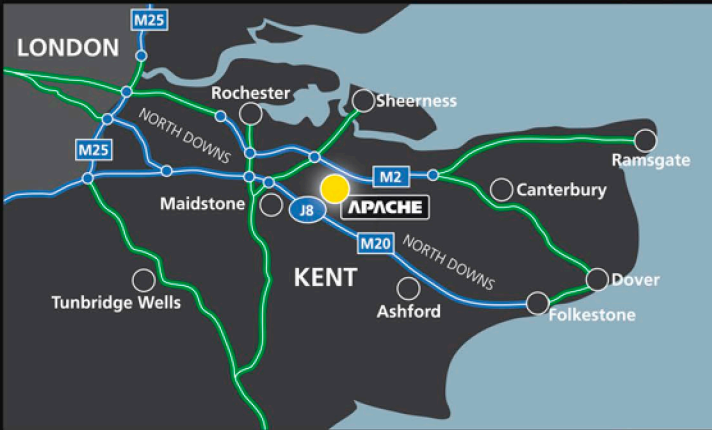

HOW TO FIND US

See our website for directions

CONTACT

APACHE RENTAL

Courtyard Studios
Hollingbourne House
Hollingbourne
Kent ME17 1QJ

Tel: +44 (0)1622 880990
info@apacherental.co.uk
www.apacherental.co.uk

APACHE
STUDIO, LIGHTING & CAMERA RENTAL